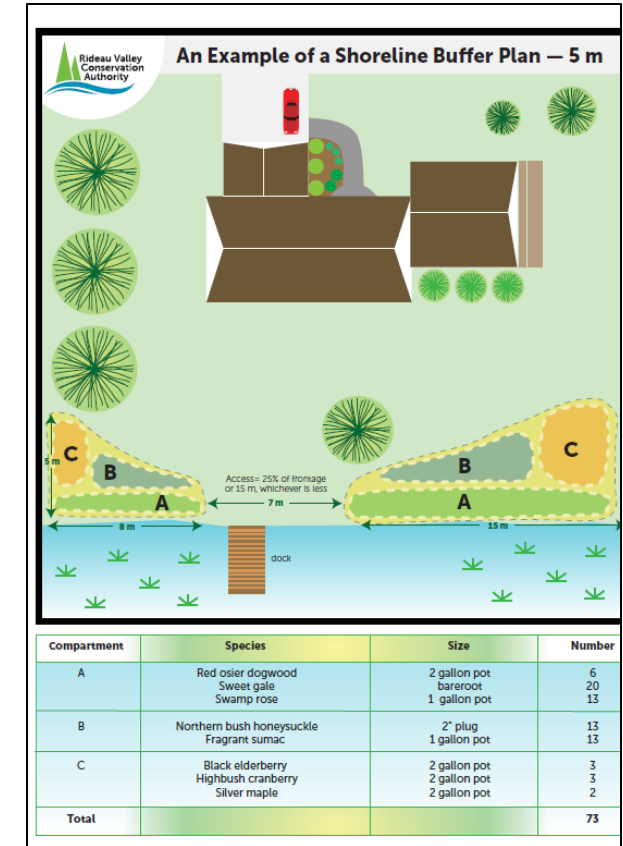

# RVCA's Shoreline Naturalization Program

- Established in 2009
- 1 of 3 Stewardship Programs at RVCA
  - Tree Planting
  - Rural Clean Water Program
  - Shoreline Naturalization
- Established after Lake Planning Program completed in 2008 in order to provide support to the more than 12,000 shoreline property owners and Lake Associations in our Watershed
- Goal to increase shoreline buffers in the Rideau Watershed in order to improve water quality, reduce stormwater runoff, improve wildlife habitat, stabilize banks, promote cultural shift towards shoreline protection and it's many benefits
- "Removal of barriers" key

## What We Do:

- Advice and guidance
- Complimentary site visits & planting plans
- Access to subsidized plants (trees and shrubs)
- Assistance with planting
- Cost share 75% RVCA- 25% landowner with potential for top ups (limits apply)